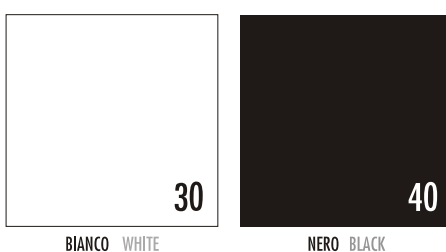

COLORI SKAI GOFFRATI / EMBOSSED SKAI COLOUR

COLORI SKAI GOFFRATI VARI / VARIOUS EMBOSSED SKAI COLOURS

COLORI SKAI LUCIDI / GLOSSY SKAI COLOUR

COLORI SKAI BRILLANTI / BRIGHT SKAI COLOUR

COLORI SKAI DELUXE _ SKAI DELUXE COLOURS

COLORI SGABELLO BUBBLE _ BUBBLE STOOL COLOURS

COLORI SGABELLO TAKE AWAY _ TAKE AWAY STOOL COLOURS

COLORI SGABELLO T3-T5 _ T3-T5 STOOL COLOURS

ATTENZIONE: I colori sono forniti a titolo indicativo. Solo i campioni originali fanno fede ATTENTION: Colours are given for reference only. Original sample colours shall in all cases prevail