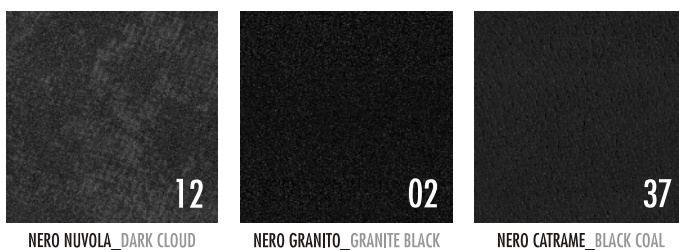

COLORI SKAI GOFFRATI / EMBOSSED SKAI COLOUR

COLORI SKAI GOFFRATI VARI / VARIOUS EMBOSSED SKAI COLOURS

COLORI SKAI LUCIDI / GLOSSY SKAI COLOUR

COLORI SKAI BRILLANTI / BRIGHT SKAI COLOUR

COLORI SKAI DELUXE _ SKAI DELUXE COLOURS

COLORI SGABELLO BUBBLE _ BUBBLE STOOL COLOURS

COLORI SGABELLO TAKE AWAY _ TAKE AWAY STOOL COLOURS

COLORI SGABELLO T3-T5 _ T3-T5 STOOL COLOURS

ATTENZIONE: I colori sono forniti a titolo indicativo. Solo i campioni originali fanno fede ATTENTION: Colours are given for reference only. Original sample colours shall in all cases prevail