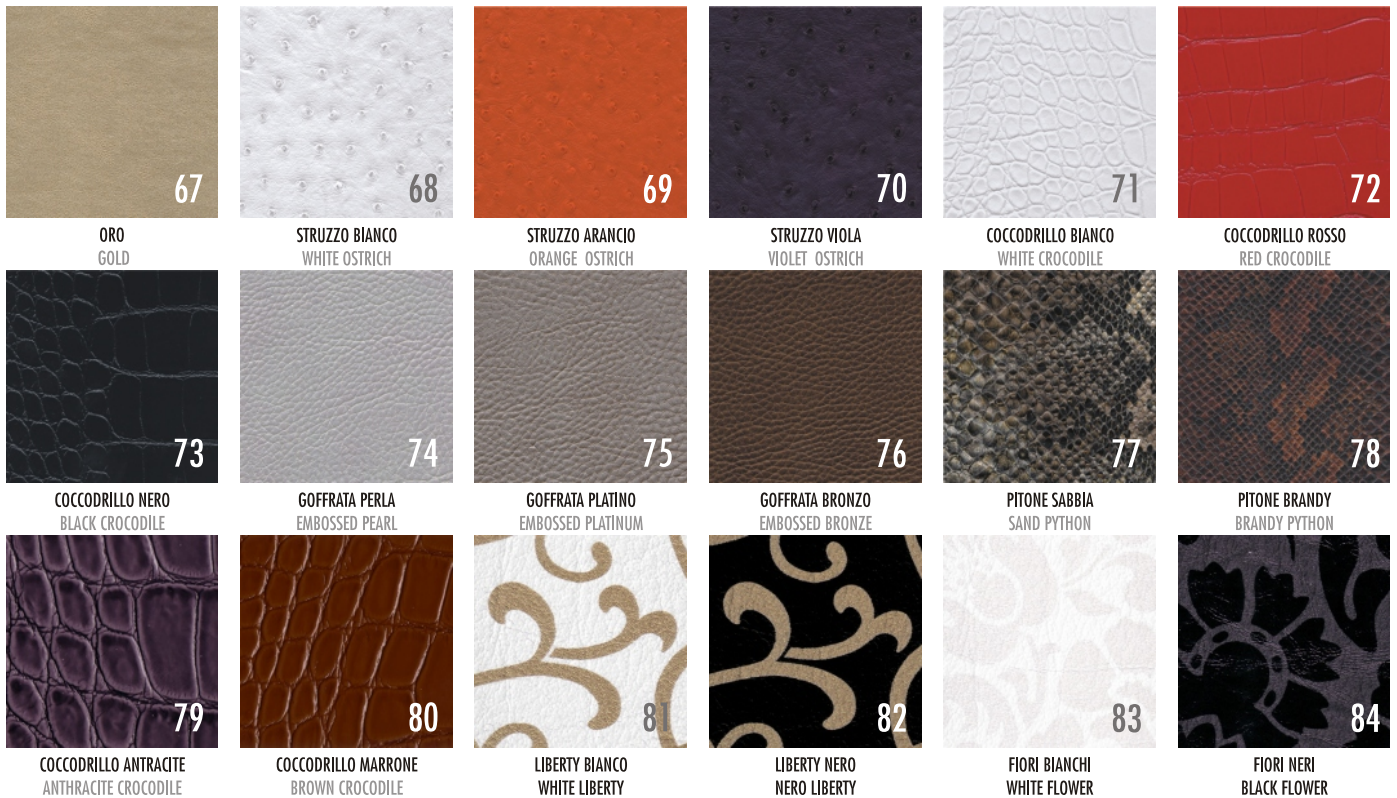

COLORI SKAI GOFFRATI / EMBOSSED SKAI COLOUR

COLORI SKAI GOFFRATI VARI / VARIOUS EMBOSSED SKAI COLOURS

COLORI SKAI LUCIDI / GLOSSY SKAI COLOUR

COLORI SKAI BRILLANTI / BRIGHT SKAI COLOUR

COLORI SKAI DELUXE _ SKAI DELUXE COLOURS

COLORI SGABELLO BUBBLE _ BUBBLE STOOL COLOURS

COLORI SGABELLO TAKE AWAY _ TAKE AWAY STOOL COLOURS

COLORI SGABELLO T3-T5 _ T3-T5 STOOL COLOURS

ATTENZIONE: I colori sono forniti a titolo indicativo. Solo i campioni originali fanno fede ATTENTION: Colours are given for reference only. Original sample colours shall in all cases prevail