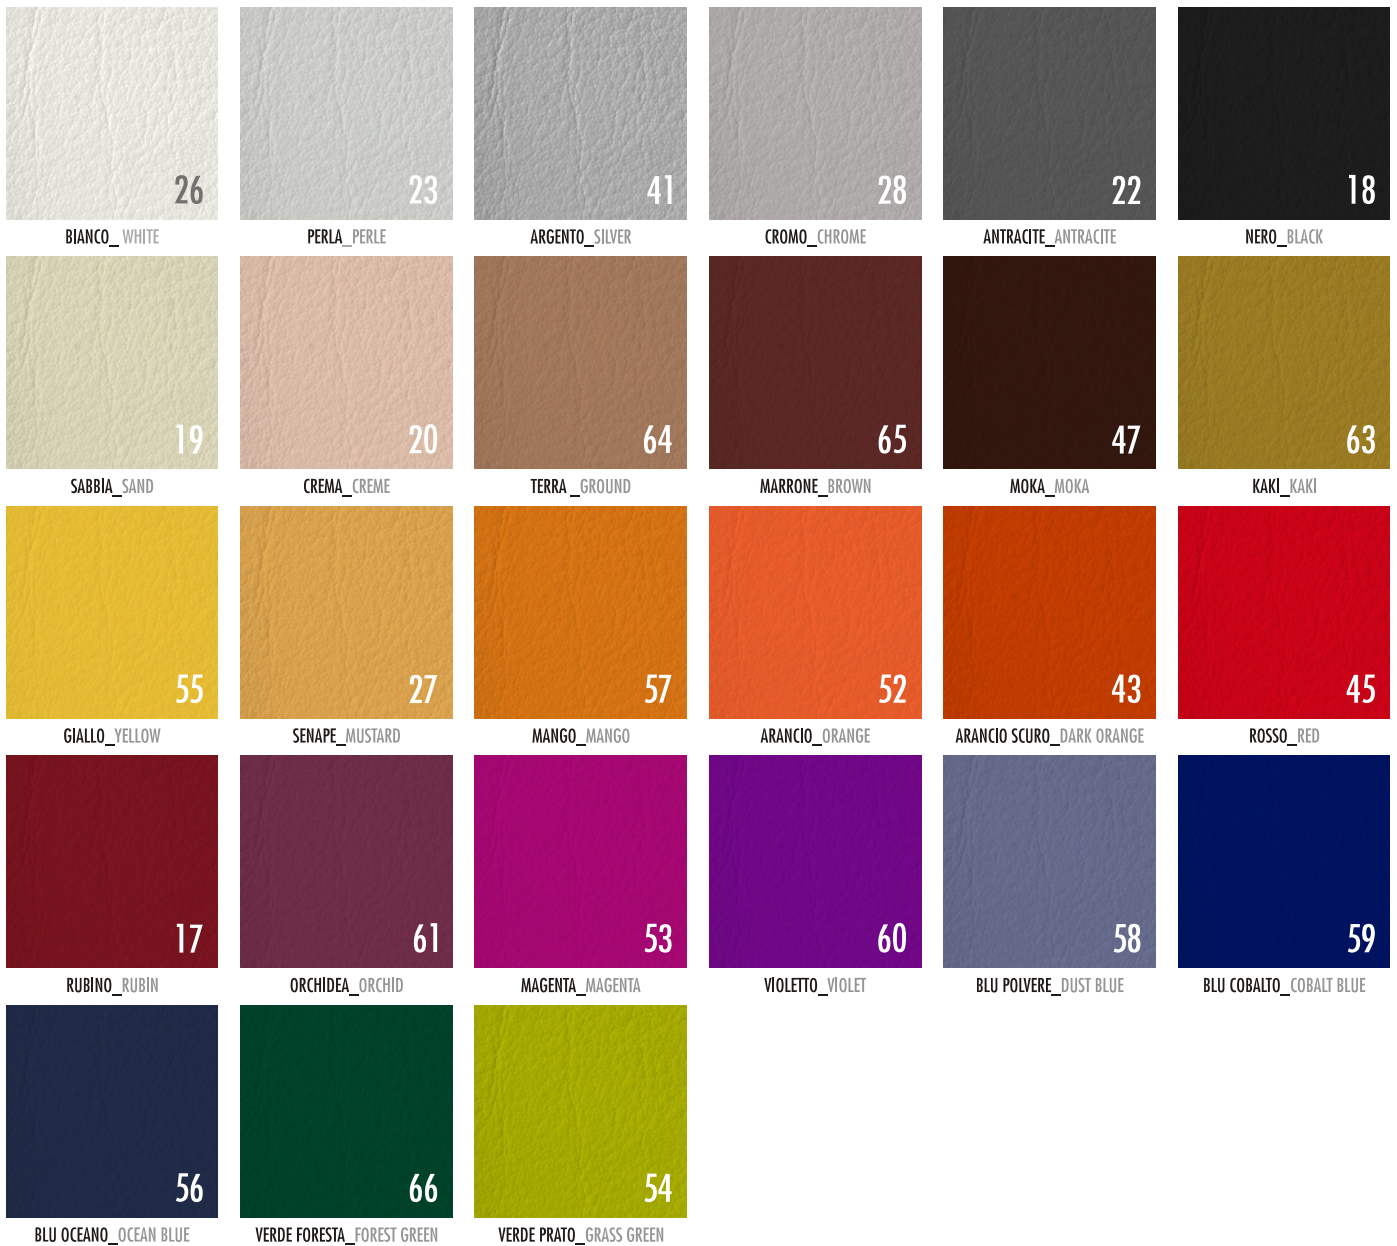

COLORI SKAI GOFFRATI / EMBOSSED SKAI COLOUR

COLORI SKAI GOFFRATI VARI / VARIOUS EMBOSSED SKAI COLOURS

COLORI SKAI LUCIDI / GLOSSY SKAI COLOUR

COLORI SKAI BRILLANTI / BRIGHT SKAI COLOUR

COLORI SKAI DELUXE _ SKAI DELUXE COLOURS

COLORI SGABELLO BUBBLE _ BUBBLE STOOL COLOURS

COLORI SGABELLO TAKE AWAY _ TAKE AWAY STOOL COLOURS

COLORI SGABELLO T3-T5 _ T3-T5 STOOL COLOURS

ATTENZIONE: I colori sono forniti a titolo indicativo. Solo i campioni originali fanno fede ATTENTION: Colours are given for reference only. Original sample colours shall in all cases prevail