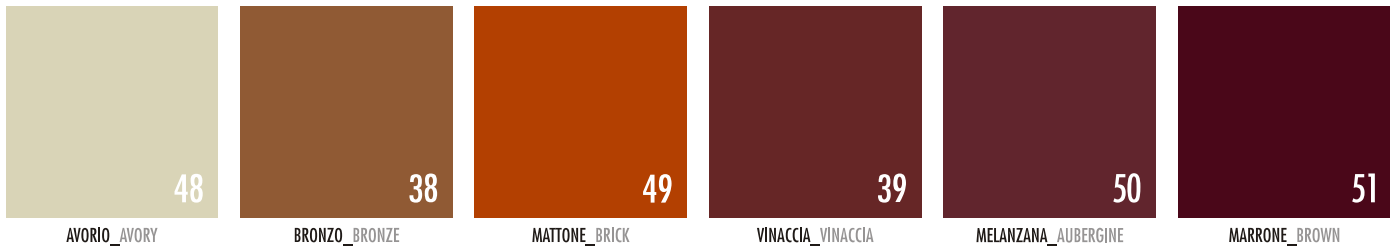

COLORI SKAI GOFFRATI / EMBOSSED SKAI COLOUR

COLORI SKAI GOFFRATI VARI / VARIOUS EMBOSSED SKAI COLOURS

COLORI SKAI LUCIDI / GLOSSY SKAI COLOUR

COLORI SKAI BRILLANTI / BRIGHT SKAI COLOUR

COLORI SKAI DELUXE _ SKAI DELUXE COLOURS

COLORI SGABELLO BUBBLE _ BUBBLE STOOL COLOURS

COLORI SGABELLO TAKE AWAY _ TAKE AWAY STOOL COLOURS

COLORI SGABELLO T3-T5 _ T3-T5 STOOL COLOURS

ATTENZIONE: I colori sono forniti a titolo indicativo. Solo i campioni originali fanno fede ATTENTION: Colours are given for reference only. Original sample colours shall in all cases prevail