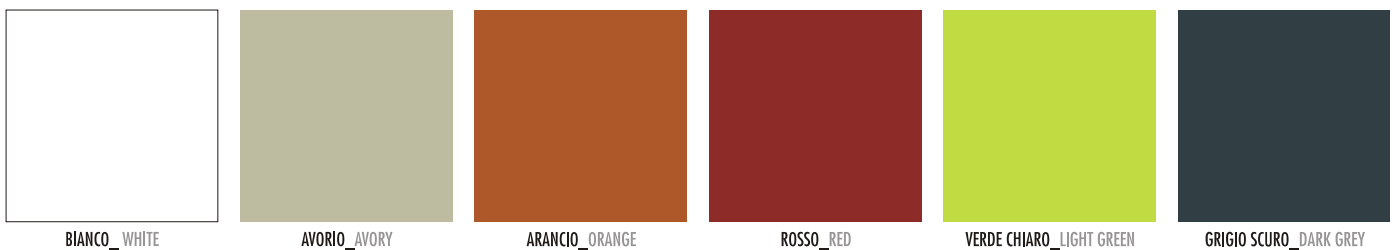

COLORI SKAI GOFFRATI / EMBOSSED SKAI COLOUR

COLORI SKAI GOFFRATI VARI / VARIOUS EMBOSSED SKAI COLOURS

COLORI SKAI LUCIDI / GLOSSY SKAI COLOUR

COLORI SKAI BRILLANTI / BRIGHT SKAI COLOUR

COLORI SKAI DELUXE _ SKAI DELUXE COLOURS

COLORI SGABELLO BUBBLE _ BUBBLE STOOL COLOURS

COLORI SGABELLO TAKE AWAY _ TAKE AWAY STOOL COLOURS

COLORI SGABELLO T3-T5 _ T3-T5 STOOL COLOURS

ATTENZIONE: I colori sono forniti a titolo indicativo. Solo i campioni originali fanno fede ATTENTION: Colours are given for reference only. Original sample colours shall in all cases prevail