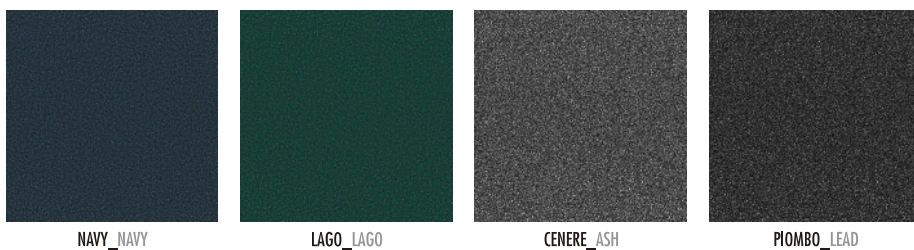

COLORI SKAI GOFFRATI / EMBOSSED SKAI COLOUR

COLORI SKAI GOFFRATI VARI / VARIOUS EMBOSSED SKAI COLOURS

COLORI SKAI LUCIDI / GLOSSY SKAI COLOUR

COLORI SKAI BRILLANTI / BRIGHT SKAI COLOUR

COLORI SKAI DELUXE _ SKAI DELUXE COLOURS

COLORI SGABELLO BUBBLE _ BUBBLE STOOL COLOURS

COLORI SGABELLO TAKE AWAY _ TAKE AWAY STOOL COLOURS

COLORI SGABELLO T3-T5 _ T3-T5 STOOL COLOURS

ATTENZIONE: I colori sono forniti a titolo indicativo. Solo i campioni originali fanno fede ATTENTION: Colours are given for reference only. Original sample colours shall in all cases prevail