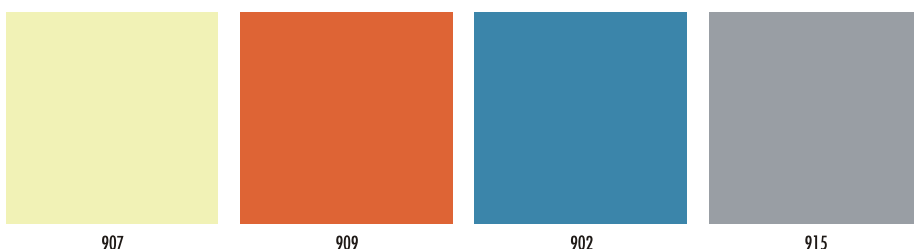

COLORI SKAI GOFFRATI / EMBOSSED SKAI COLOUR

COLORI SKAI GOFFRATI VARI / VARIOUS EMBOSSED SKAI COLOURS

COLORI SKAI LUCIDI / GLOSSY SKAI COLOUR

COLORI SKAI BRILLANTI / BRIGHT SKAI COLOUR

COLORI SKAI DELUXE _ SKAI DELUXE COLOURS

COLORI SGABELLO BUBBLE _ BUBBLE STOOL COLOURS

COLORI SGABELLO TAKE AWAY _ TAKE AWAY STOOL COLOURS

COLORI SGABELLO T3-T5 _ T3-T5 STOOL COLOURS

ATTENZIONE: I colori sono forniti a titolo indicativo. Solo i campioni originali fanno fede ATTENTION: Colours are given for reference only. Original sample colours shall in all cases prevail