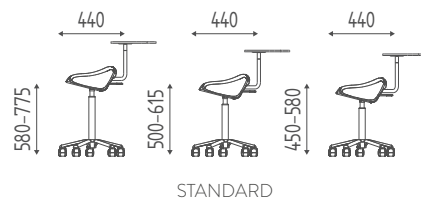

ACCESSORI

SSP

Skai special